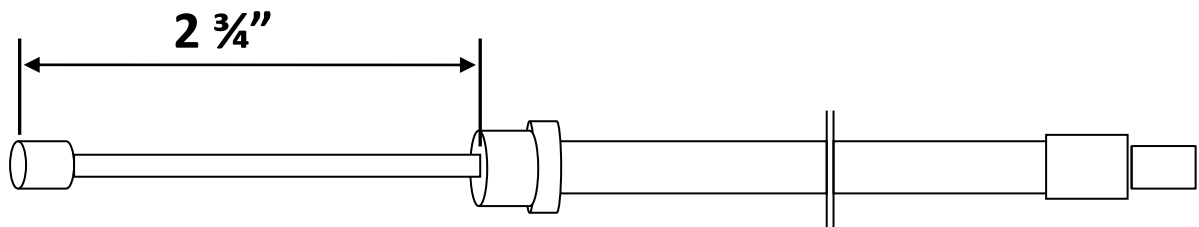

Control cable lengths 276 and 289 Carbs

Open Adjuster by $\frac{1}{4}$ "

HB7R & R